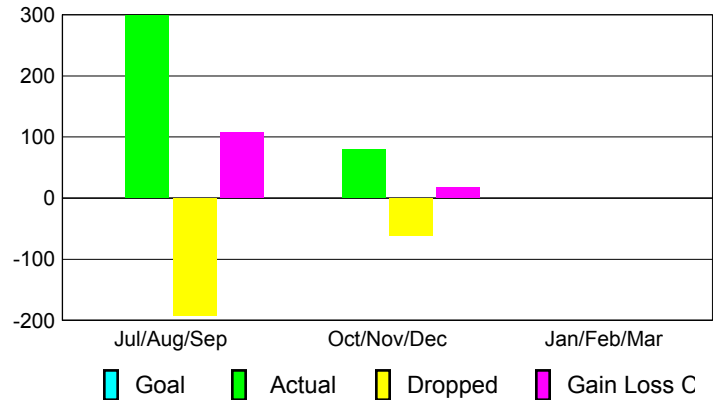

Membership Results 2012-2013

Goal, New, Dropped, Gain/Loss

Comparison of Membership Gain/Loss

Current Year Compared to the Previous Year