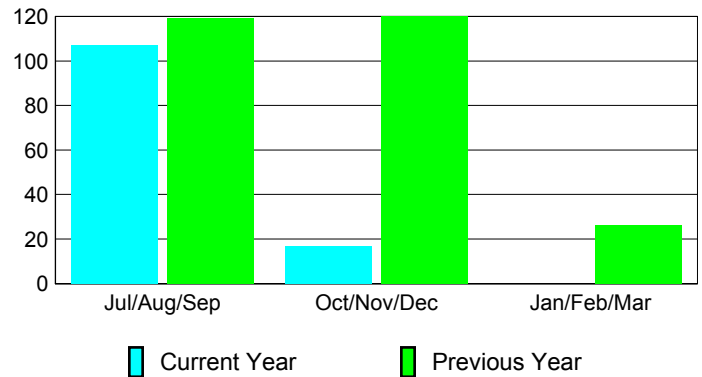

Membership Results
2012-2013

Membership
2011-2012

| Month | Net Memb Goal | Actual New Memb | Actual Dropped Memb | Gain/Loss of Memb | Gain/Loss of Memb |
|---------------|---------------|-----------------|---------------------|-------------------|-------------------|
| Jul/Aug/Sep | | 299 | -192 | 107 | 119 |
| Oct/Nov/Dec | | 79 | -62 | 17 | 120 |
| Jan/Feb/Mar | | | | | 26 |
| Totals | | 378 | -254 | 124 | 265 |

Membership Results 2012-2013

Goal, New, Dropped, Gain/Loss

Comparison of Membership Gain/Loss

Current Year Compared to the Previous Year

Gender Comparison 2012-2013

Jul/Aug/Sep

Oct/Nov/Dec

Jan/Feb/Mar